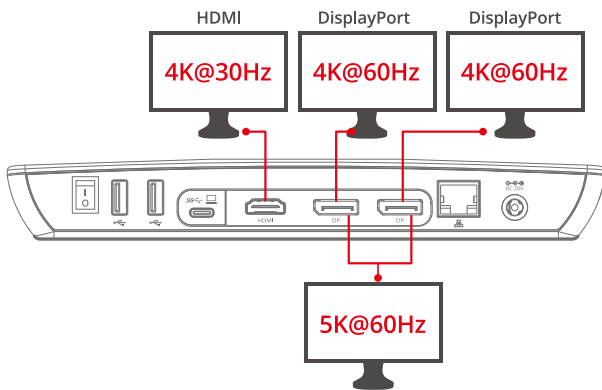

Docking Station Series

USB-C

USB-C Triple 4K Video Docking Station with Power Delivery (JU-DK0B11-S1)

- Transforms a single USB-C port of your computer (Thunderbolt 3 compatible) into multiple connections including three 4K displays simultaneously

Common Applications

Home Workstation, Media Editors, Educational Facilities, Office, Financial

(Supports triple 4K through dual DisplayPort and HDMI)

(Supports single 5K@60Hz through dual DisplayPort)

Thunderbolt 3 Docking Station

Part No.	JU-DK0711-S1	JU-DK0C11-S1	JU-DK0A11-S1
Connection	1 to 2	1 to 2	1 to 2
Input	USB-C (Thunderbolt 3)	USB-C (Thunderbolt 3)	USB-C (Thunderbolt 3)
Resolutions	Single: 5K@60Hz Dual: 4K@60Hz (HDMI+TB3)	Single: 5K@60Hz (Through 2 DP) or 4K@60Hz Dual: 4K@60Hz	Single: 4K@60Hz Dual: 4K@60Hz
DisplayPort	-	2	-
HDMI	1	-	2
USB	1xTB3, 4x3.0, 1x3.0 (BC1.2)	3x3.1 Gen2, 2x3.0	1x3.0, 1x2.0
Ethernet	✓	✓	✓
Stereo & MIC	-	-	-
Headset	✓	✓	-
Card Reader	1	-	-
Power Delivery	PD 2.0/60W	PD 3.0/60W	-

Part No.	JU-DK0411-S1	JU-DK0811-S1	JU-DK0911-S1	JU-DK0B11-S1	JU-DK0D11-S1	JU-DK0F11-S1	JU-DK0E11-S1
Connection	1 to 2	1 to 2	1 to 1	1 to 3 or 1 to 2	1 to 3	1 to 2	1 to 3
Input	USB-C (USB 3.1 Gen 1)	USB-C (USB 3.1 Gen 1)	USB-C (DP Alt mode)	USB-C (DP Alt mode/USB)	USB-C (DP Alt mode)	USB-C (DP Alt mode)	USB-C (DP Alt mode)
Resolutions	Single: 5K@60Hz Dual: 4K@60Hz	Single: 5K@60Hz Dual: 4K@60Hz	4K@30Hz	Single: 5K Dual: 5K@60Hz	Single: 4K@30Hz Dual: 1080p@60Hz Triple: 4K	Single: 4K@30Hz Dual: 1080p@60Hz Triple: 720p@60Hz	Single: 4K@60Hz Dual: 1080p@60Hz Triple: 720p@60Hz
DisplayPort	2	2	-	1	1	1	1
HDMI	2	2	1	1	1	1	1
VGA	-	-	-	-	1	-	1
USB	6x3.0	4x3.0 2x3.1 Gen 1	4x3.0	2x3.0, 2x2.0 1x3.1 Gen 1	2x3.0 2x3.1 Gen 1	2x3.0 1x3.1 Gen 1	2x3.0, 1x2.0 1x3.1 Gen 1
Ethernet	✓	✓	✓	✓	-	✓	✓
Stereo & MIC	✓	✓	-	✓	-	-	-
Headset	✓	✓	✓	✓	-	-	✓
Card Reader	-	-	-	-	-	1	1
Power Delivery	-	PD 2.0/60W	PD 2.0/85W	PD 2.0/100W	PD 3.0/100W	PD 3.0/100W	PD 3.0/100W