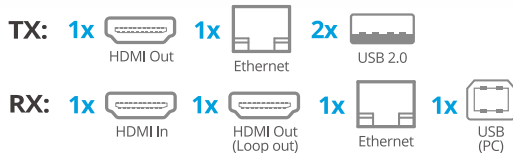

KVM Extender/Switch Series

Extender

HDMI 4K 30Hz KVM over Cat 6 Extender (CE-H25H11-S1)

- Extends uncompressed HDMI and USB signals up to 328ft (100m) over Cat6 cable with nearly zero latency
- Delivers video content up to 4K@30Hz, supports HDCP 2.2 with video bandwidth up to 10.2Gbps
- Additional receiver unit, part# CE-H25L11-S1

Common Applications

Meeting Room, Library, Educational Facilities, Reception Desk, Service Counter, Shopping Center

Part No.	CE-H25L11-S1	CE-H25H11-S1	CE-H24G11-S1
Connection	RX	1 to 1	1 to 1
HDMI	4K@30Hz	4K@30Hz	1080p@60Hz
VGA	-	-	-
USB	2.0	2.0	2.0
Distance	100m	100m	60m

4-Port HDMI 2.0 4K HDR Smart Console KVM Switch with USB 3.0 and Multimedia Ports (CE-H25611-S1)

- Allows you to control 4 computers via one set of keyboard and mouse to create a high-performance workstation