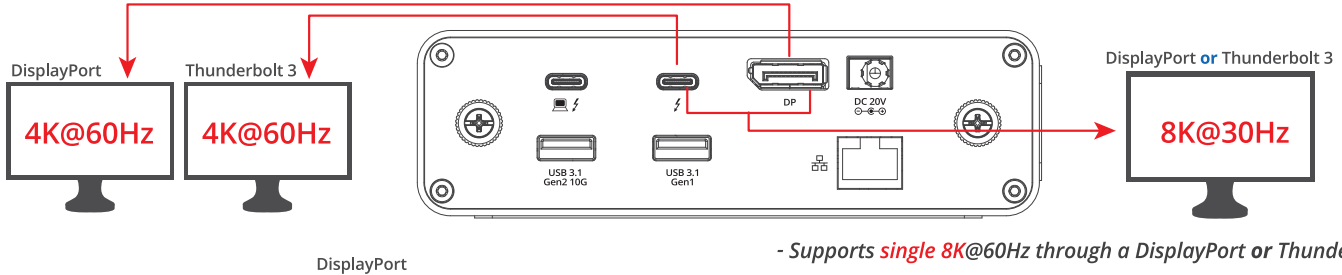

Thunderbolt 3 Series

Thunderbolt 3

Thunderbolt 3 DP 1.4 Docking Station with Dual M.2 NVMe SSD & 87W Power Delivery

(JU-DK0K11-S1)

- Transforms a single USB-C port of your computer (Thunderbolt 3 compatible) into multiple connections including two 4K displays simultaneously

Common Applications

Video editing, Educational Facilities, Workstation, Office, Gaming, Financial, Web design studio, Photo shooting studio, Testing lab, Medical offices

- Supports **Dual 4K** through DisplayPort and Thunderbolt 3 ports

8K

- Supports **single 8K@60Hz** through a DisplayPort or Thunderbolt 3 port

Part No.	JU-DK0A11-S1	JU-DK0C11-S1	JU-DK0G11-S1	JU-DK0K11-S1	JU-TB0611-S1
Connection	1 to 2	1 to 2	1 to 2	1 to 2	1 to 2
Input	Thunderbolt 3	Thunderbolt 3	Thunderbolt 3	Thunderbolt 3	Thunderbolt 3
Resolutions	Single: 4K@60Hz Dual: 4K@60Hz	Single: 5K@60Hz (Through 2 DP) or 4K@60Hz Dual: 4K@60Hz	Single: 8K/5K Dual: 4K@60Hz	Single: 8K@30Hz Dual: 4K@60Hz	Single: 5K@60Hz Dual: 4K@60Hz
DisplayPort	-	2xDP 1.2	1xDP 1.4	1xDP 1.4	2xDP 1.2
HDMI	2	-	-	-	-
Thunderbolt 3	-	1	1	1	-
USB	1x 3.0, 1x 2.0	3x 3.1 Gen2, 2x3.0	3x 3.0	2x3.1 Gen 2, 2x3.1 Gen 1	-
Ethernet	✓	✓	✓	✓	-
Stereo & MIC	-	-	-	✓	-
Headset	-	✓	-	-	-
Card Reader	-	-	XQD 2.0/CF 2.0/SD 4.0/ Micro SD 3.0 (TF)	SD 4.0	-
Power Delivery	-	PD 3.0/60W	PD 3.0/60W	PD 3.0/87W	-
M.2 Solt	-	-	-	PCIe SSD	-