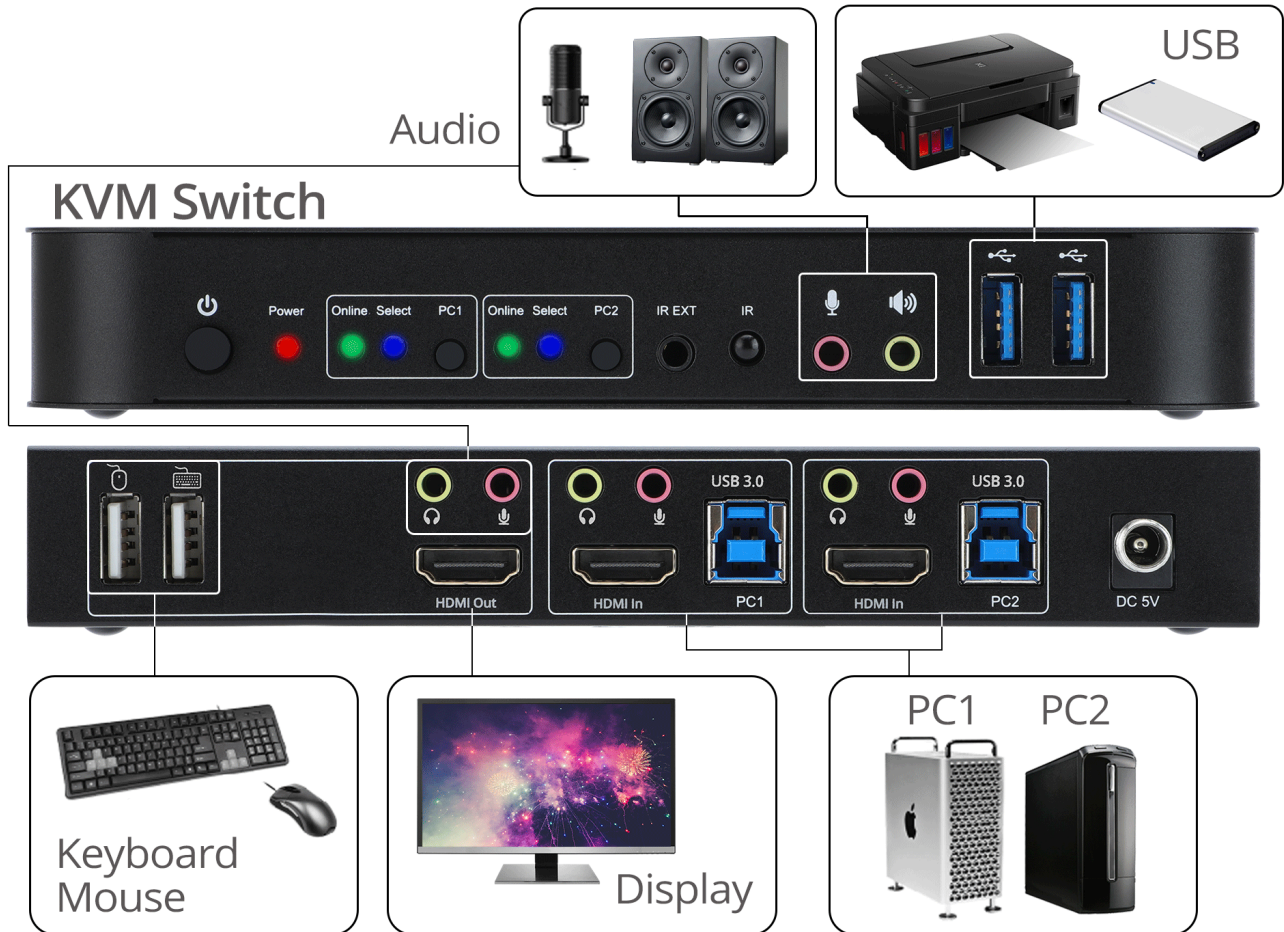

Key Features

Multi-Computer or Server Control

Effortlessly control multiple computers or servers using a Keyboard, video monitor, and mouse to booting productivity

Switching Modes

Choose from a variety of switching methods, including hotkey combinations or push buttons interface

Video Quality

Supports various video resolution to ensure clear and crisp output

USB Interface

Connect keyboard, mice, and other USB devices, providing flexibility and compatibility

Application

Office, Home office, Workstation, Classroom, Audio/Video presentation, Photo shooting studio, Media editing, Control center, Server room/Data center, Gaming studio, Hospital, Medical center, Testing lab, IT department, Broadcasting studio, Bank

How Does it work?

Simple connect your computers to the KVM Switch using the appropriate cables or KVM kit cables. Then, connect your keyboard, mouse, and monitor to the switch. Once everything is connected, you can easily switch between the different computers or systems using the switch button, hotkeys, software interface (GUI), or an IR remote control.

Most KVM Switches come with dedicated HID ports for Keyboard and mice, plus extra USB ports to connect devices, such as flash drives, external hard disks, and printers, providing you with enhanced flexibility and convenience.