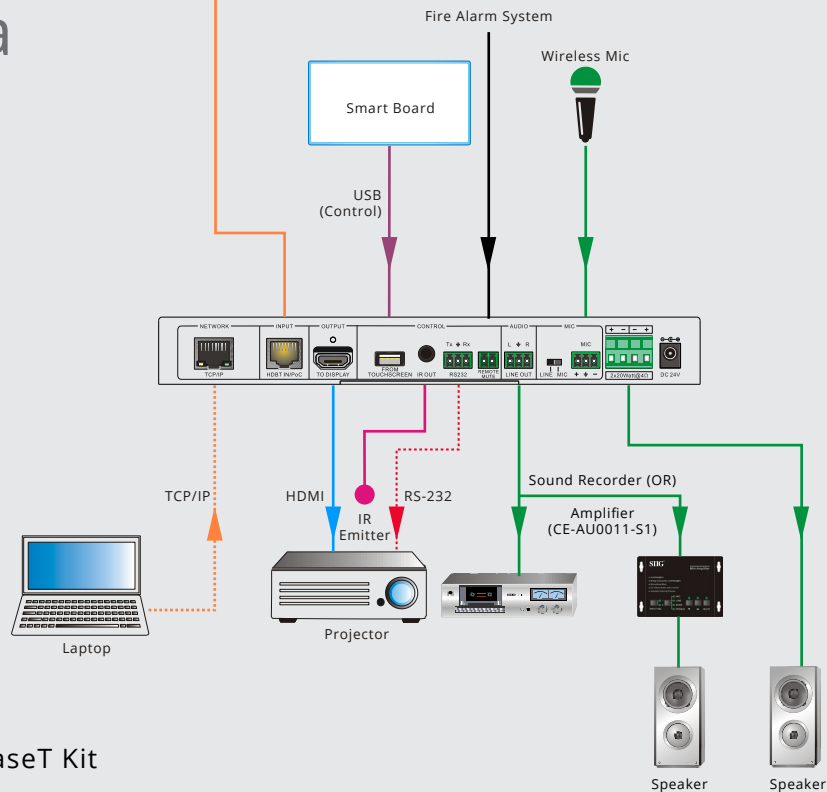

Presentation Space Wall

CE-H23Z11-S1
Wall plate HDMI/VGA HDBaseT Kit

CAT5e/6A

Display Area

CE-H23Z11-S1
Wall plate HDMI/VGA HDBaseT Kit