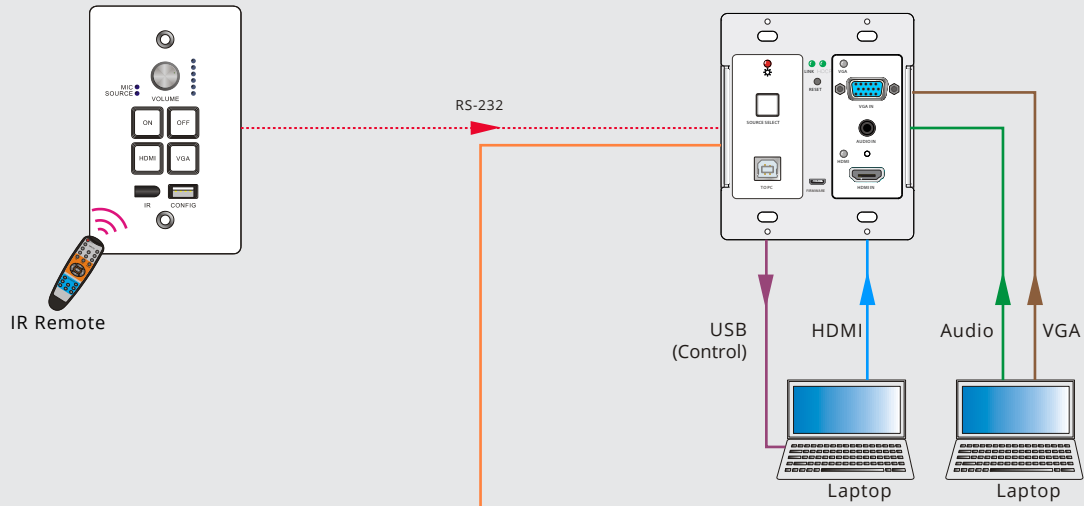

Presentation Space Wall

CE-H23Z11-S1
Wall plate HDMI/VGA HDBaseT Kit

CAT5e/6A

Display Area

CE-H23Z11-S1
Wall plate HDMI/VGA HDBaseT Kit