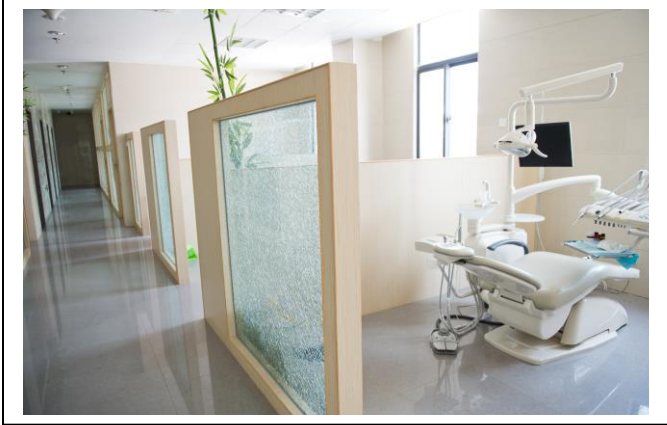

Dental Office Solution

Challenge

Dental offices need reliable AV technology behind the scenes and waiting areas to streamline communication and critical information between staff, doctors, and patients. As the office grows, they will need a solution that can be duplicable and scalable to meet their growth, simplifies office space, budget friendly, and minimizes additional maintenance cost so staff/doctors can focus on patient care.

Solution

SIIG's dental office solution offers video distribution to provide accurate imagery to facilitate staff communication and instructions, or to entertain patients while waiting. Our splitter (and HDBaseT) technology has low latency to improve staff efficiency and ensure quality patient care. We have solutions to meet the needs of small, medium, and large dental offices that offer easy scalability to grow with you.

Small to Medium Dental Office Solution

The 4-Port HDMI Splitter over Cat6 Extender with IR-40m extends HDMI signals to four HDMI displays over CAT6 cabling. Allows you to distribute high definition video content from 1 source device to up to 4 remote locations up to 130 feet away.

4-Port HDMI Splitter over CAT6 Extender with IR – 40m (part # CE-H23U11-S1)

Small to Large Dental Office Solution

The HDMI HDBaseT 1x4 1080p Extender /Splitter – 150m extends high definition 1080p HDMI signals up to 500 feet from a single HDMI source device to up to 4 remote locations through economical CAT5e/6 cable. This is a perfect solution for larger dental offices and allows smaller dental offices to expand.