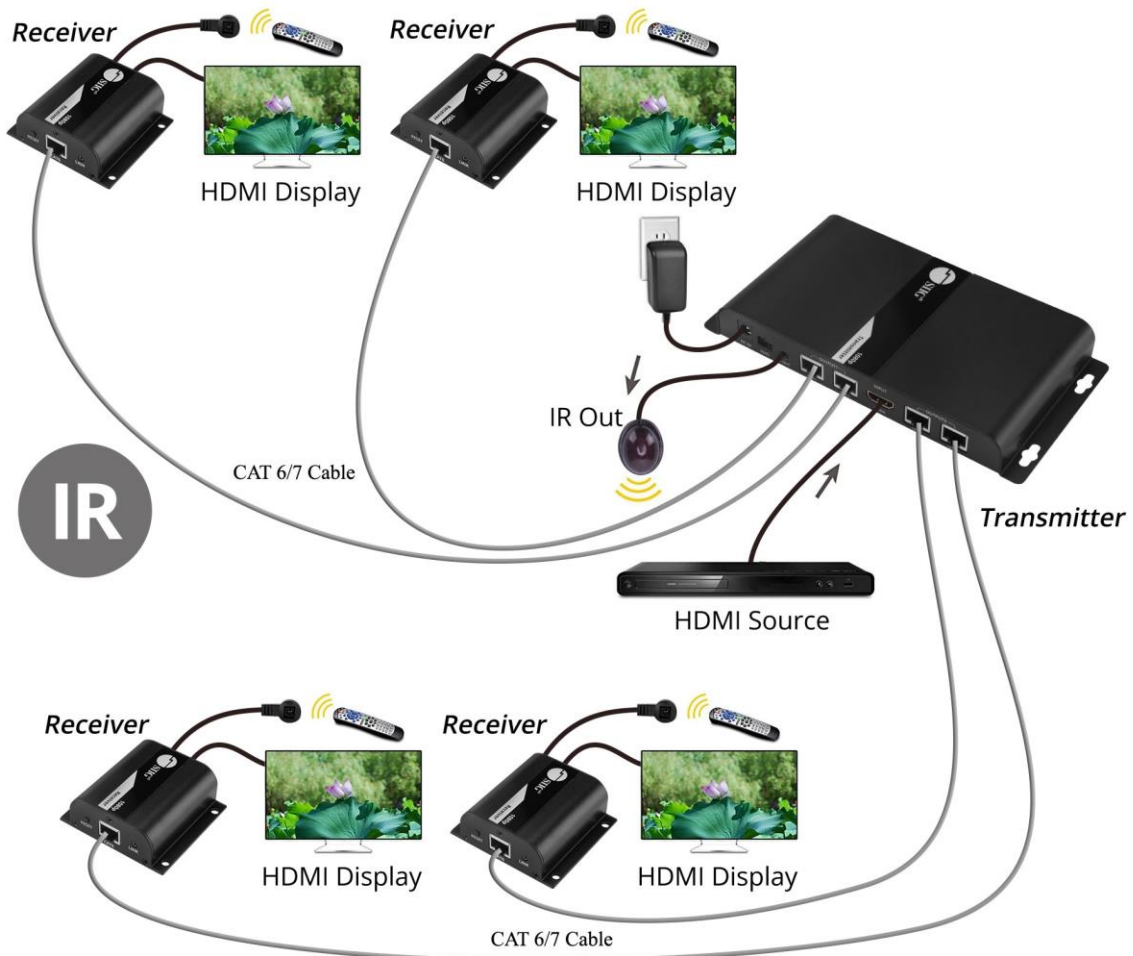

Small to Medium Dental Office

1x4 HDMI Splitter over CAT6 Extender with IR – 40m (part # CE-H23U11-S1)

One Input to Four Outputs

Extend and distribute 1 HDMI source to 4 HDMI displays over CAT6/7 simultaneously