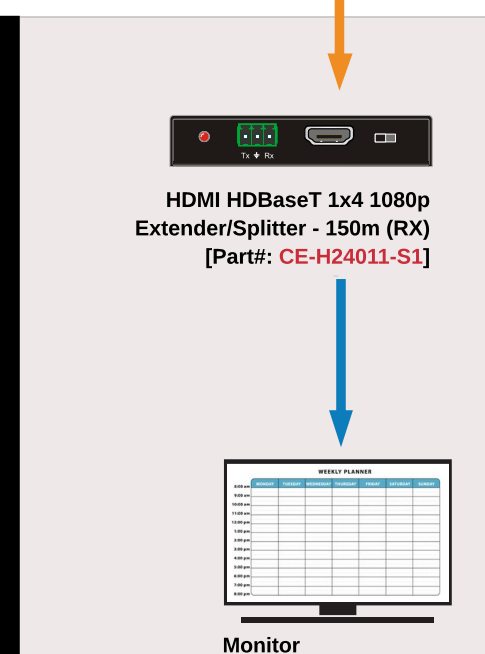

Front Desk Area

Back Office

Room #1

Room #2

Room #3

Breakroom

NOTE: CE-H23U11-S1 provides similar features at a lower price. See product specs at siig.com