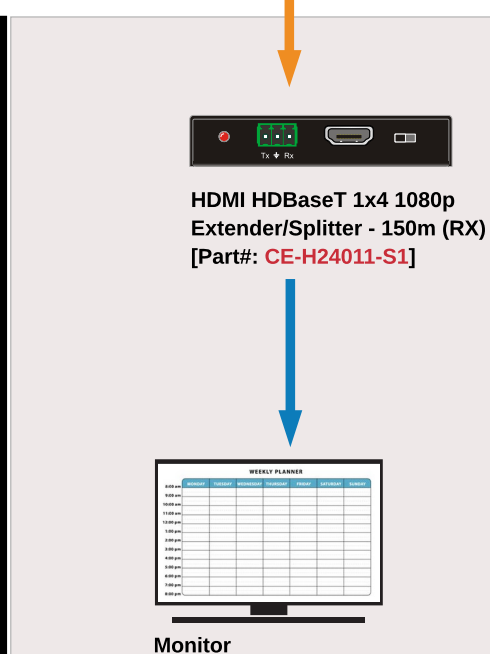

Front Desk Area

Back Office

Room #1

Room #2

Room #3

Breakroom

NOTE: CE-H23U11-S1 provides similar features at a lower price. See product specs at siig.com