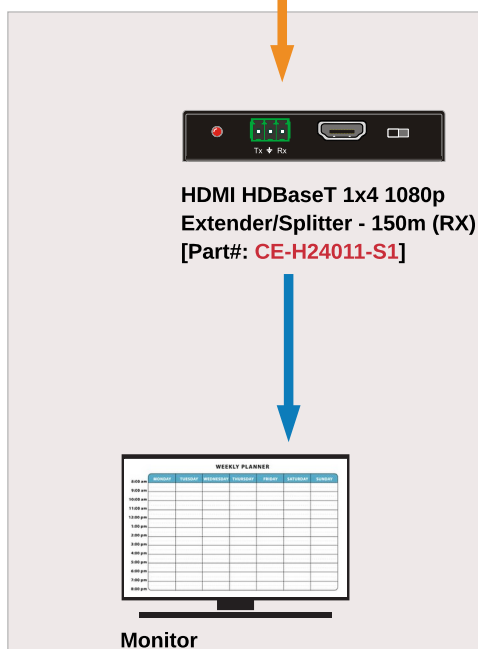

Front Desk Area

Back Office

Room #1

Room #2

Room #3

Breakroom

NOTE: CE-H23U11-S1 provides similar features at a lower price. See product specs at siig.com