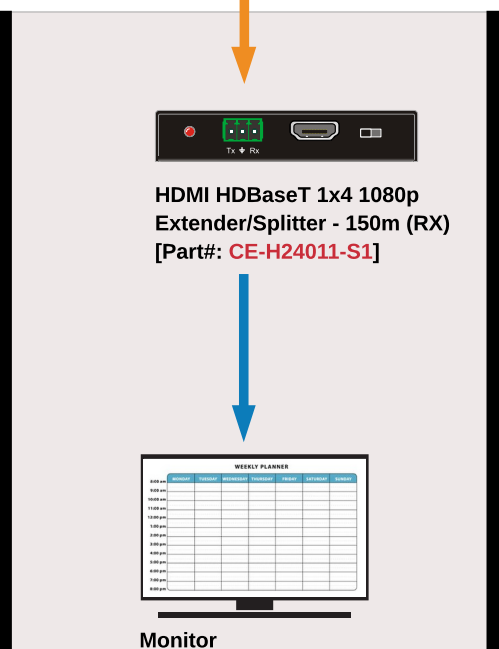

Front Desk Area

Back Office

Room #1

Room #2

Room #3

Breakroom

NOTE: CE-H23U11-S1 provides similar features at a lower price. See product specs at siig.com