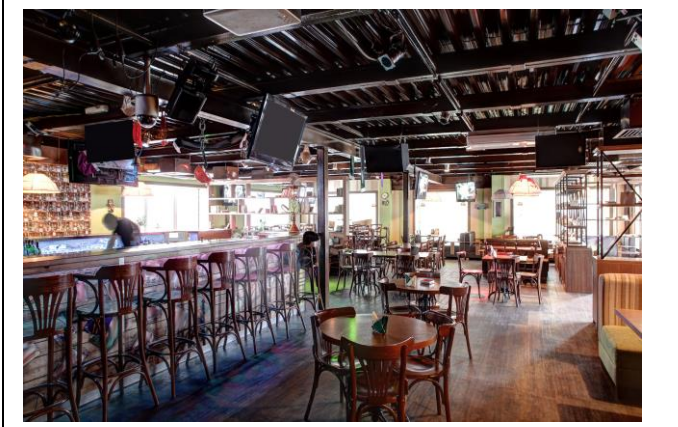

Medium / Small Sports Bars Solution

Challenge

Sports bars are a fun place for friends to come together to enjoy a drink and watch a live game. Sports bars are challenged with creating an immersive live sports experience on a budget with high definition displays at different angles to show a variety of sports events.

Solution

SIIG's **Sports Bars Solution** offers versatile and cost-effectively options to stream HD media contents from Cable/Satellite box, AV receiver, Blu-ray player, or PC to the remote displays across the entire venue. It significantly enhances digital signage capacity without the cost of expensive, long distance HDMI cables.

Equipment	HDMI HDBaseT 4x4 4K Matrix Kit (CE-H23W11-S1)
Source Input	Supports up to 4 source inputs such as Cable/Satellite box, AV receiver, DVD or PC
Source Output	Supports up to 4 TVs

For sports bars to entice their customers with highly anticipated sporting events via high definition displays with reliable signal quality for a much improved and enjoyable customer experience