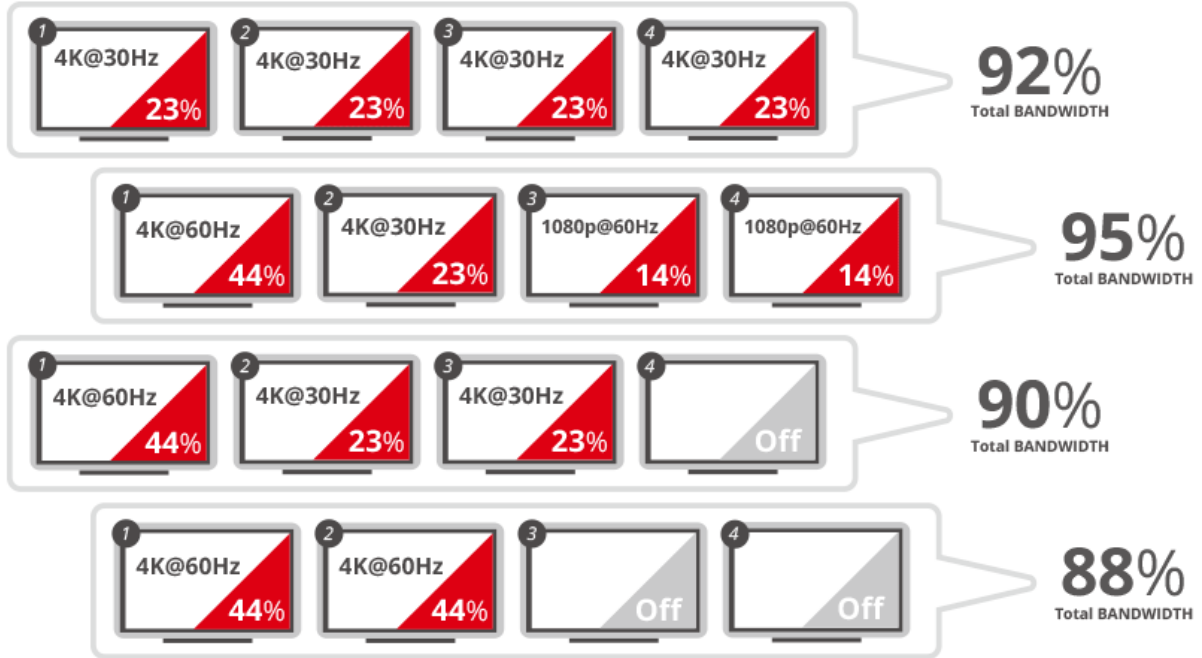

Examples of supported monitor Configurations with the CE-DP0R11-S1 8K 1x4 DisplayPort 1.4 to DisplayPort MST Hub Splitter:

*Ensure to check the bandwidth specifications to prevent exceeding 100% combined bandwidth across displays.

*Please verify compatibility, version, graphics card, and display resolution before utilizing MST hubs as not all of them support the same bandwidth.

- To connect HDMI, DVI, or VGA monitors, please use **ACTIVE** converter.