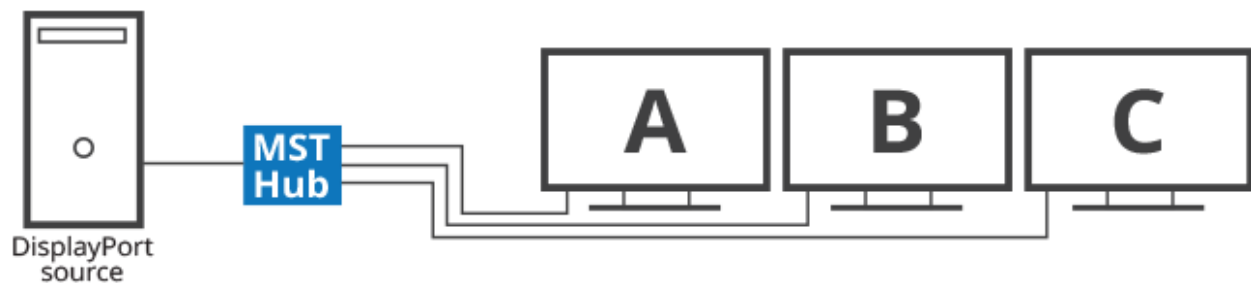

# With DisplayPort MST technology, you can seamlessly connect multiple monitors to your laptop, unlocking a world of limitless productivity

Are you craving more screen space for your work or immersive gaming experience? With the power of a **SIIG DisplayPort MST hub**, you can effortlessly connect multiple DisplayPort monitors to a single output, expanding your visual real estate like never before. Whether you're a professional in graphic design, video editing, CAD design, or a dedicated gamer seeking a wider field of view, the possibilities are endless. Let's explore how MST hubs split the DisplayPort signal into multiple streams, allowing each monitor to display its own independent image.

## What is MST?

An MST (Multi-Stream Transport) is a DisplayPort standard technology that allows the transmission of multiple video and audio streams over a single DisplayPort (or mini DisplayPort) connection on a desktop or laptop (supports USB-C cables using DP Alt Mode).

### MST hub configuration function:

Connect multiple monitors to a single DisplayPort output on your computer. Splits the signals into multiple streams, allowing each monitor to display its own independent content. Ideal for graphic design, video editing, data analysis, or gaming.

## Video Wall Mode

Choose to display a single image or video across all connected monitors or divide the content into separate sections for each monitor. This mode is used in digital signage, retail display, gaming, or entertainment venues