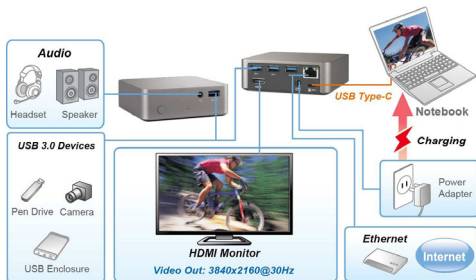

Package Contents

- Aluminum USB-C Mini Docking Station
- DC 20V/5A power adapter
- USB 3.0 Type-C to Type-C cable
- Quick start Guide

Layout

Front

1. Power Button: Switch to power on/off
2. Combo Audio Jack: Connects to headset
3. USB 3.0 Type-A Port (charging): Connects to USB 3.0 devices and supports fast charging 5V/1.5A

Rear

4. USB 3.0 Type-A Port (x3): Connects to USB 3.0 devices
5. RJ45 Port: Connects to Gigabit Ethernet
6. HDMI out: Connects to a HDMI display resolution up to 3840x2160@30Hz. (required PC support DP Alt mode)
7. Power jack: Connects to the power adapter
8. USB 3.0 Type-C port: Connects to the USB 3.0/3.1 Type-C port of a computer. Supports upstream Power Delivery charging up to 85W

Application

Aluminum USB-C Mini Docking Station with PD

Quick Start Guide

Support

For more info or tech support
<http://www.siig.com/support>

Lot-number