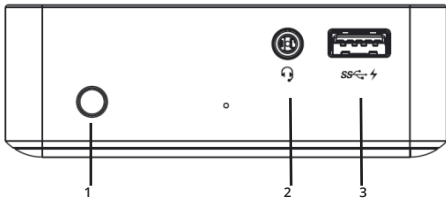

Package Contents

- Aluminum USB-C Mini Docking Station
- DC 20V/5A power adapter
- USB 3.0 Type-C to Type-C cable
- Quick start Guide

Layout

Front

1. Power Button: Switch to power on/off
2. Combo Audio Jack: Connects to headset
3. USB 3.0 Type-A Port (charging): Connects to USB 3.0 devices and supports fast charging 5V/1.5A

Rear

4. USB 3.0 Type-A Port (x3): Connects to USB 3.0 devices
5. RJ45 Port: Connects to Gigabit Ethernet
6. HDMI out: Connects to a HDMI display resolution up to 3840x2160@30Hz. (required PC support DP Alt mode)
7. Power jack: Connects to the power adapter
8. USB 3.0 Type-C port: Connects to the USB 3.0/3.1 Type-C port of a computer. Supports upstream Power Delivery charging up to 85W