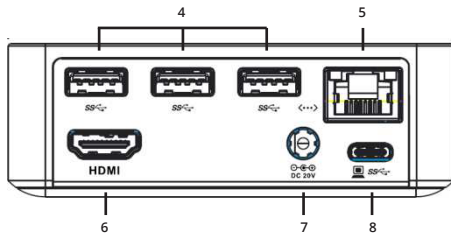

Package Contents

- Aluminum USB-C Mini Docking Station
- DC 20V/5A power adapter
- USB 3.0 Type-C to Type-C cable
- Quick start Guide

Layout

Front

1. Power Button: Switch to power on/off
2. Combo Audio Jack: Connects to headset
3. USB 3.0 Type-A Port (charging): Connects to USB 3.0 devices and supports fast charging 5V/1.5A

Rear

4. USB 3.0 Type-A Port (x3): Connects to USB 3.0 devices
5. RJ45 Port: Connects to Gigabit Ethernet
6. HDMI out: Connects to a HDMI display resolution up to 3840x2160@30Hz. (required PC support DP Alt mode)
7. Power jack: Connects to the power adapter
8. USB 3.0 Type-C port: Connects to the USB 3.0/3.1 Type-C port of a computer. Supports upstream Power Delivery charging up to 85W