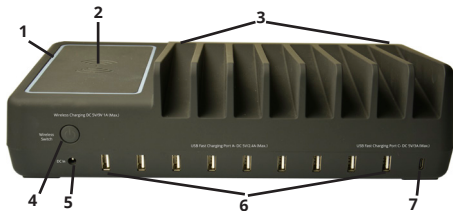

Package contents

- 10-Port USB-AC & Wireless Charging Station
- AC Power Adapter
- Quick Start Guide

Layout

1. Ambient light:

Green: Wireless charging power on or charging finished.

Blue: charging

None: Standby

2. Wireless charging area:

For smartphone wireless charging

3. Open slot:

Holds and organizes tablets, smartphones and other USB powered devices while charging

4. Wireless Switch:

Turn on/off the wireless charging function

5. DC in:

Connects to the included power adapter

6. USB Charging Port A (x9):

DC 5V/2.4A (Max)

7. USB Charging Port C:

DC 5V/3A (Max)

Notice

- **Always Unplug** the Charging Station from the power source when not in use
- **DO NOT** place the Charging Station on heated surface or next to other heat sources
- **DO NOT** attempt to replace any parts or open the case of the Charging Station, opening the case can cause personal injury due to electrical hazard and will void the manufacturer warranty