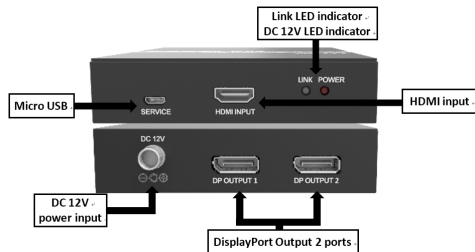

Product Features

- DisplayPort 1.2a & HDMI 2.0 compliant
- HDCP 2.2 and 1.4 compliant
- HDMI input supports video bandwidth up to 18Gbps.
- The EDID automatically sends the complete video feedback to media player and provides with high-resolution video quality
- Resolution up to 4Kx2K@60 4:4:4 8bits
- Supports Stereo audio
- The dual DisplayPort outputs support link rate RBR/HBR/HBR2
- Firmware upgrade via USB port
- Rated current 180mA

Package Contents

- HDMI 2.0 to DisplayPort 1.2 converter
- DC 12V/2A power adapter
- US plug
- EU plug
- Quick start Guide

Layout

LED Indicator

1. Link LED Indicator:

- Off: No light when the system is in power saving mode
- Blinking: Blue light when system is active, wait for Sink to be attached and ready
- On: Blue light is on when the system is active and Sink EDID ready

2. DC 12V LED Indicator:

- When the red light is on, it means the power is on

Application

HDMI 2.0 to DisplayPort 1.2 converter & 1x2 Splitter 4Kx2k 60Hz

Quick Start Guide

Support

For more info or tech support
<http://www.siig.com/support>