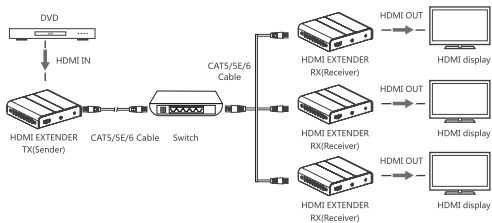

Package contents

1. HDMI Transmitter
2. HDMI Receiver
3. IR blaster (IR out) cable
4. IR receiver (IR IN) cable
5. Power adapter 5V/3A x2
6. Quick start guide

Layout

TX transmitter

| | | |
|---|----------------------|--|
| 1 | HDMI input | Connect with HDMI source |
| 2 | IR blaster | Connect with IR blaster cable Please put the IR blaster close to source device to better transmit the IR signal from receiver |
| 3 | Reset | Restart the device |
| 4 | Power indicator | LED turns on when power on |
| 5 | Power input | Connect with power adapter 5V/3A |
| 6 | Data indicator | Blink when data is transmitted |
| 7 | Connection indicator | LED turns on when the transmitter connects to the receiver, otherwise it remains off |
| 8 | RJ-45 port | Connect with Cat5e/6 cable |

RX receiver

| | | |
|---|----------------------|---|
| 1 | HDMI output | Connect with HDMI display |
| 2 | IR receiver | Connect with IR receiver cable Please make sure the remote control is within the required range of IR receiver |
| 3 | Reset | Restart the device |
| 4 | Power indicator | LED turns on when power on |
| 5 | Power input | Connect with power adapter 5V/3A |
| 6 | Data indicator | Blink when data is transmitted |
| 7 | Connection indicator | LED turns on when the transmitter connects to the receiver, otherwise it remains off |
| 8 | RJ-45 port | Connect with Cat5e/6 cable |

Application

One to one connection

One to many connection

NOTE: Using one TX with multiple RX will increase Route/Switch's loading. In this case, we suggest you to use Gigabit switch and a single network to avoid your private network being affected.