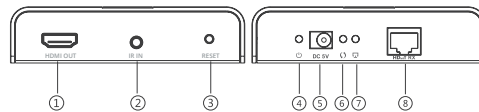

Package contents

1. HDMI Transmitter
2. HDMI Receiver
3. IR blaster (IR out) cable
4. IR receiver (IR IN) cable
5. Power adapter 5V/3A x2
6. Quick start guide

Layout

TX transmitter

| | | |
|---|----------------------|--|
| 1 | HDMI input | Connect with HDMI source |
| 2 | IR blaster | Connect with IR blaster cable Please put the IR blaster close to source device to better transmit the IR signal from receiver |
| 3 | Reset | Restart the device |
| 4 | Power indicator | LED turns on when power on |
| 5 | Power input | Connect with power adapter 5V/3A |
| 6 | Data indicator | Blink when data is transmitted |
| 7 | Connection indicator | LED turns on when the transmitter connects to the receiver, otherwise it remains off |
| 8 | RJ-45 port | Connect with Cat5e/6 cable |

RX receiver

| | | |
|---|----------------------|---|
| 1 | HDMI output | Connect with HDMI display |
| 2 | IR receiver | Connect with IR receiver cable Please make sure the remote control is within the required range of IR receiver |
| 3 | Reset | Restart the device |
| 4 | Power indicator | LED turns on when power on |
| 5 | Power input | Connect with power adapter 5V/3A |
| 6 | Data indicator | Blink when data is transmitted |
| 7 | Connection indicator | LED turns on when the transmitter connects to the receiver, otherwise it remains off |
| 8 | RJ-45 port | Connect with Cat5e/6 cable |