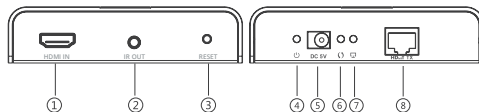

Package contents

1. HDMI Transmitter
2. HDMI Receiver
3. IR blaster (IR out) cable
4. IR receiver (IR IN) cable
5. Power adapter 5V/3A x2
6. Quick start guide

Layout

TX transmitter

| | | |
|---|----------------------|--|
| 1 | HDMI input | Connect with HDMI source |
| 2 | IR blaster | Connect with IR blaster cable Please put the IR blaster close to source device to better transmit the IR signal from receiver |
| 3 | Reset | Restart the device |
| 4 | Power indicator | LED turns on when power on |
| 5 | Power input | Connect with power adapter 5V/3A |
| 6 | Data indicator | Blink when data is transmitted |
| 7 | Connection indicator | LED turns on when the transmitter connects to the receiver, otherwise it remains off |
| 8 | RJ-45 port | Connect with Cat5e/6 cable |

RX receiver

| | | |
|---|----------------------|---|
| 1 | HDMI output | Connect with HDMI display |
| 2 | IR receiver | Connect with IR receiver cable Please make sure the remote control is within the required range of IR receiver |
| 3 | Reset | Restart the device |
| 4 | Power indicator | LED turns on when power on |
| 5 | Power input | Connect with power adapter 5V/3A |
| 6 | Data indicator | Blink when data is transmitted |
| 7 | Connection indicator | LED turns on when the transmitter connects to the receiver, otherwise it remains off |
| 8 | RJ-45 port | Connect with Cat5e/6 cable |