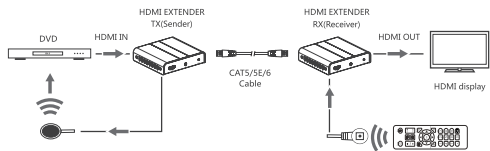

Application

One to one connection

One to many connection