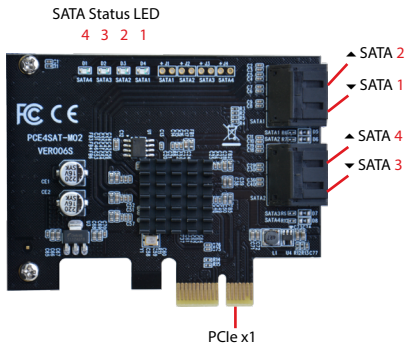

## Features

- SATA 3.0, 6Gb/s data transfer rate
- Compatible with SATA 2.0 and SATA 1.0
- Supports PCIe 2.0 and backward compatible with PCIe 1.0
- PCIe x1 slot and compatible with x4, x8 & x16 bus slot
- No driver installation required

## Package contents

- 4-Channel SATA 6G PCIe Host Card
- Spare Low Profile bracket
- SATA to SATA cable x2
- Quick Start Guide

## Dual Profile 4-Channel SATA 6G PCIe Host Card