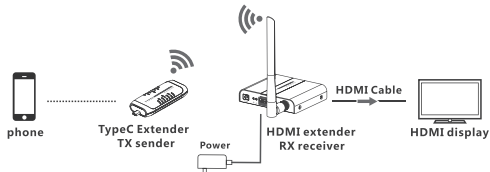

Package contents

- Transmitter unit
- Receiver unit
- Power adapter DC 5V/2A
- Type-C extension cable
- Quick Start Guide

Layout

- Transmitter

1. Type-C: connect to Type-C port which supports DP Alt video mode
 2. Wireless LED: It's on when transmitter and receiver connect each other
 3. Power LED : Turn on when power on
- Receiver

1. Power jack: Connect with DC 5V/2A power adapter
2. Wireless LED: It's on when transmitter and receiver connect each other
3. Data LED: Blinks when transmitting data
4. HDMI output
5. Antenna

Application