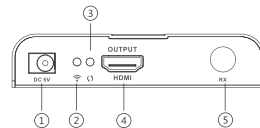

Package contents

- Transmitter unit
- Receiver unit
- Power adapter DC 5V/2A
- Type-C extension cable
- Quick Start Guide

Layout

- Transmitter

1. Type-C: connect to Type-C port which supports DP Alt video mode
 2. Wireless LED: It's on when transmitter and receiver connect each other
 3. Power LED : Turn on when power on
- Receiver

1. Power jack: Connect with DC 5V/2A power adapter
2. Wireless LED: It's on when transmitter and receiver connect each other
3. Data LED: Blinks when transmitting data
4. HDMI output
5. Antenna

Application