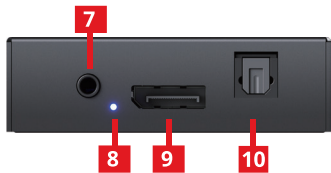

Package contents

- HDMI 2.0 to DisplayPort 1.2 Converter
- Micro USB power adapter 5V/2A
- Quick Start Guide

Layout

Front

1. Push Button: Select EDID Mode
2. Micro USB: Powe adapter 5V/2A
3. EDID mode indicator LED:
[Red] 3840x2160 60Hz
[Green] 4096x2160 60Hz
[Blue] 1080p 60Hz
[Yellow] EDID Learning
4. Signal LED: Input signal LED indicator
5. HDMI input
6. Power LED indicator

Rear

- 7. Stereo (3.5mm): Support PCM 2.0
- 8. Signal LED: Output signal LED indicator
- 9. DisplayPort output
- 10. TOSLINK: Support PCM 2.0 & Digital 5.1

HDMI 2.0 to DisplayPort 1.2 Converter with Audio Extractor