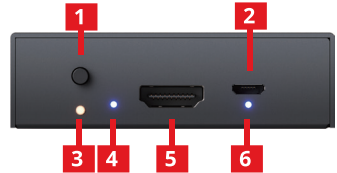

Dear Valued Customer

(JUST WANTED YOU TO KNOW)

**WE REALLY
APPRECIATE
YOUR PURCHASE**

~thank you~

Features

- DisplayPort 1.2a& HDMI 2.0a compliant
- HDCP 1.4& 2.2 compliant
- Supports 4K2K@60 4:4:4 8bits
(NOT supports 4K2K@60 4:2:0)
- Supports 8-bit, 10-bit, 12-bit Deep Color
- Supports audio extraction via stereo
(PCM 2.0)& TOSLINK (PCM 2.0 / Digital 5.1)
- HDMI/DisplayPort support 7.1ch audio

Package contents

- HDMI 2.0 to DisplayPort 1.2 Converter
- Micro USB power adapter 5V/2A
- Quick Start Guide

Layout

Front

1. Push Button: Select EDID Mode
2. Micro USB: Powe adapter 5V/2A
3. EDID mode indicator LED:
[Red] 3840x2160 60Hz
[Green] 4096x2160 60Hz
[Blue] 1080p 60Hz
[Yellow] EDID Learning
4. Signal LED: Input signal LED indicator
5. HDMI input
6. Power LED indicator

Rear

- 7. Stereo (3.5mm): Support PCM 2.0
- 8. Signal LED: Output signal LED indicator
- 9. DisplayPort output
- 10. TOSLINK: Support PCM 2.0 & Digital 5.1

HDMI 2.0 to DisplayPort 1.2 Converter with Audio Extractor