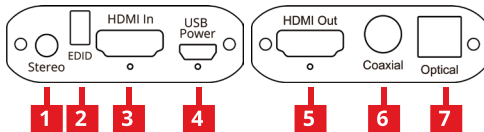

Features

- Support HDMI 1.4, 4K@30, HDCP 1.4
- Support EDID management
- Support audio extraction via stereo, Toslink & Coaxial
- HDMI Audio format:
PCM 2/5.1/7.1, Dolby 5.1/7.1, DTS 5.1/7.1
- Toslink & Coaxial Audio Format:
PCM 2ch, Dolby & DTS 5.1
- Stereo Audio format:
PCM 2ch

Package contents

- 4K HDMI with Audio Extractor Converter
- USB Type-A to Micro B power cable
- Quick Start Guide

Layout

1. Stereo output (3.5mm)
2. EDID dip switch

PIN#1	PIN#2	Description
[↑][↑]	[↑][↑]	EDID bypass
[↑][↓]	[↑][↓]	1080p 2ch
[↓][↑]	[↓][↑]	4K@30 2ch
[↓][↓]	[↓][↓]	1080p 5.1ch